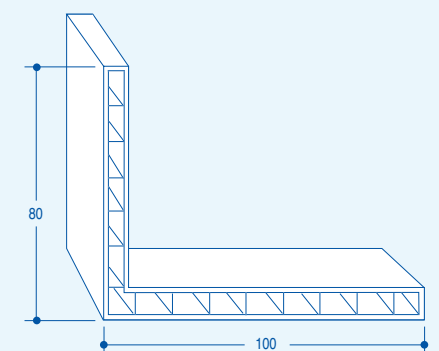

INTERIOR TRIMS

Architrave/Skirting (6mm)

Sizes

45mm
70mm
95mm

Architrave/Skirting (12mm)

Sizes

35mm
50mm
75mm
100mm
125mm

Cloaking Profiles (7.5mm)

Sizes

35mm
50mm
75mm
100mm
125mm

20mm Edge Fillett

15 x 13mm Rectangle

12mm Quadrant

22mm Scotia

45mm Flexi-Angle

75mm Flexi-Angle

100 x 80mm Angle

17.5mm Quadrant

25mm D Section (6mm)

25mm Angle

50mm Angle

FOILED RANGE

Square Fascia (16mm)

Sizes	Mahogany	Light Oak	Black
150mm	●	●	●
175mm	●	●	●
200mm	●	●	●
225mm	●	●	●
250mm	●	●	●
405mm (D/E)	●	●	●