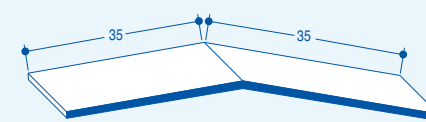

INTERIOR TRIMS

Architrave/Skirting (6mm)

Sizes

45mm
70mm
95mm

Architrave/Skirting (12mm)

Sizes

35mm
50mm
75mm
100mm
125mm

Cloaking Profiles (7.5mm)

Sizes

35mm
50mm
75mm
100mm
125mm

20mm Edge Fillett

15 x 13mm Rectangle

12mm Quadrant

22mm Scotia

45mm Flexi-Angle

75mm Flexi-Angle

100 x 80mm Angle

17.5mm Quadrant

25mm D Section (6mm)

25mm Angle

50mm Angle

FOILED RANGE

Square Fascia (16mm)

Sizes	Mahogany	Light Oak	Black
150mm	●	●	●
175mm	●	●	●
200mm	●	●	●
225mm	●	●	●
250mm	●	●	●
405mm (D/E)	●	●	●