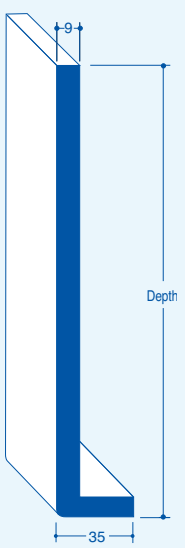

Sizes

- 150mm
- 175mm
- 200mm
- 225mm
- 250mm
- 405mm (D/E)

Square Fascia (16mm)

Sizes

- 150mm
- 175mm
- 200mm
- 225mm
- 250mm
- 405mm (D/E)

Ogee Fascia (16mm)

Sizes

- 150mm
- 175mm
- 200mm
- 225mm
- 250mm
- 405mm (D/E)

Bullnose Fascia (16mm)

Sizes

- 150mm
- 175mm
- 200mm
- 225mm
- 250mm
- 405mm (D/E)

Flat Fascia (16mm)

Sizes

- 150mm
- 175mm
- 200mm
- 225mm
- 250mm
- 405mm (D/E)

REFURBISHMENT FASCIAS

Reveal/Cover (9mm)

Sizes

- 95mm
- 150mm
- 175mm
- 200mm
- 225mm
- 250mm
- 300mm
- 400mm
- 405mm (D/E)
- 605mm

Ogee Cover (9mm + ribs)

Sizes

- 150mm
- 175mm
- 200mm
- 225mm
- 250mm
- 405mm (D/E)

Quaycap (7mm)

Sizes

- 150mm
- 175mm
- 200mm
- 225mm
- 250mm
- 354mm (D/E)
- 454mm

100 x 80mm Angle

17.5mm Quadrant

25mm D Section (6mm)

25mm Angle

50mm Angle

FOILED RANGE

Square Fascia (16mm)

Sizes	Mahogany	Light Oak	Black
150mm	●	●	●
175mm	●	●	●
200mm	●	●	●
225mm	●	●	●
250mm	●	●	●
405mm (D/E)	●	●	●