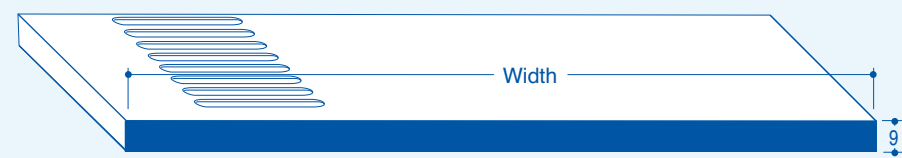

Sizes	Mahogany	Light Oak	Black
150mm	●	●	
175mm	●	●	●
225mm	●	●	●
300mm	●	●	●
405mm	●	●	●

15 x 13mm
Rectangle

12mm Quadrant

Available in Mahogany finish only