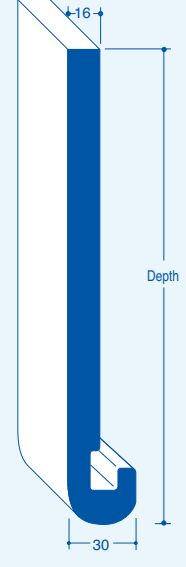

Sizes

- 150mm
- 175mm
- 200mm
- 225mm
- 250mm
- 405mm (D/E)

Square Fascia (16mm)

Sizes

- 150mm
- 175mm
- 200mm
- 225mm
- 250mm
- 405mm (D/E)

Ogee Fascia (16mm)

Sizes

- 150mm
- 175mm
- 200mm
- 225mm
- 250mm
- 405mm (D/E)

Bullnose Fascia (16mm)

Sizes

- 150mm
- 175mm
- 200mm
- 225mm
- 250mm
- 405mm (D/E)

Flat Fascia (16mm)

Sizes

- 150mm
- 175mm
- 200mm
- 225mm
- 250mm
- 405mm (D/E)

REFURBISHMENT FASCIAS

Reveal/Cover (9mm)

Sizes

- 95mm
- 150mm
- 175mm
- 200mm
- 225mm
- 250mm
- 300mm
- 400mm
- 405mm (D/E)
- 605mm

Ogee Cover (9mm + ribs)

Sizes

- 150mm
- 175mm
- 200mm
- 225mm
- 250mm
- 405mm (D/E)

Quaycap (7mm)

Sizes

- 150mm
- 175mm
- 200mm
- 225mm
- 250mm
- 354mm (D/E)
- 454mm

100 x 80mm Angle

17.5mm Quadrant

25mm D Section (6mm)

25mm Angle

50mm Angle

FOILED RANGE

Square Fascia (16mm)

Sizes	Mahogany	Light Oak	Black
150mm	●	●	●
175mm	●	●	●
200mm	●	●	●
225mm	●	●	●
250mm	●	●	●
405mm (D/E)	●	●	●