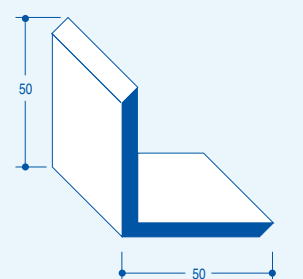

INTERIOR TRIMS

Architrave/Skirting (6mm)

Sizes

45mm
70mm
95mm

Architrave/Skirting (12mm)

Sizes

35mm
50mm
75mm
100mm
125mm

Cloaking Profiles (7.5mm)

Sizes

35mm
50mm
75mm
100mm
125mm

20mm Edge Fillett

15 x 13mm Rectangle

12mm Quadrant

22mm Scotia

45mm Flexi-Angle

75mm Flexi-Angle

100 x 80mm Angle

17.5mm Quadrant

25mm D Section (6mm)

25mm Angle

50mm Angle

FOILED RANGE

Square Fascia (16mm)

Sizes	Mahogany	Light Oak	Black
150mm	●	●	●
175mm	●	●	●
200mm	●	●	●
225mm	●	●	●
250mm	●	●	●
405mm (D/E)	●	●	●

20mm Edge
Fillett

25mm D
Section (6mm)

Bullnose Window Board (9mm)

Sizes	Mahogany	Light Oak	Rosewood	Black
175mm	●	●		
225mm	●	●		
405mm			●	

17.5mm Quadrant

Available in Mahogany, Light Oak and
Rosewood finishes