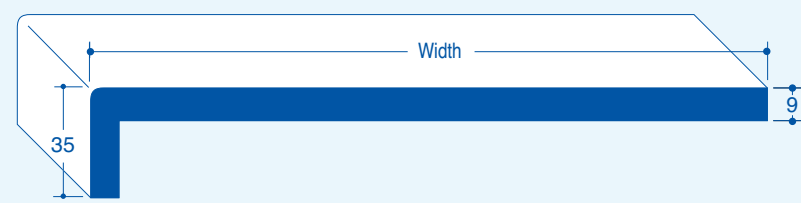

Q150WDT
Drip
Trim

Q175WTM/
Q180WTF
2-Part Int/Ext.
Corner
(Male/Female)

Q185WJM/
Q190WJF
2-Part Joint
(Male/Female)

WINDOW BOARDS AND INTERIOR TRIMS

WINDOW BOARDS

Bullnose Replacement Window Board (25mm)

Sizes

150mm
175mm
200mm
225mm
250mm
405mm

Bullnose Window Board (9mm)

Sizes

150mm
175mm
200mm
225mm
250mm
300mm
405mm

Reveal/Cover board (9mm)

Sizes

95mm
150mm
175mm
200mm
225mm
250mm
300mm
400mm
405mm
450mm
605mm

INTERIOR TRIMS

Architrave/Skirting (6mm)

Sizes

45mm
70mm
95mm

Architrave/Skirting (12mm)

Sizes

35mm
50mm
75mm
100mm
125mm

Cloaking Profiles (7.5mm)