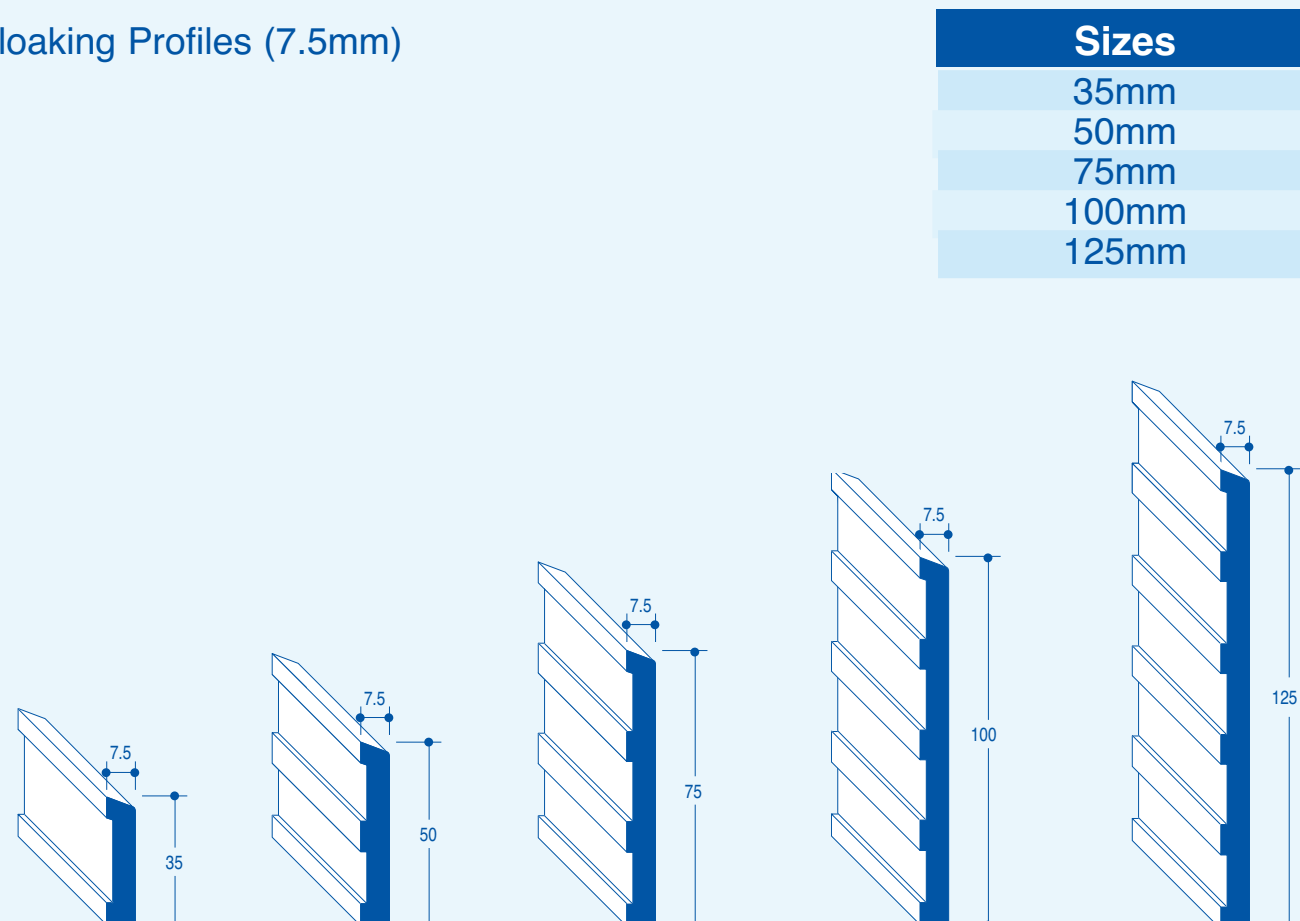

150mm
175mm
200mm
225mm
250mm
405mm

Bullnose Window Board (9mm)

Sizes

150mm
175mm
200mm
225mm
250mm
300mm
405mm

Reveal/Cover board (9mm)

Sizes

95mm
150mm
175mm
200mm
225mm
250mm
300mm
400mm
405mm
450mm
605mm

INTERIOR TRIMS

Architrave/Skirting (6mm)

Sizes

45mm
70mm
95mm

Architrave/Skirting (12mm)

Sizes

35mm
50mm
75mm
100mm
125mm

Cloaking Profiles (7.5mm)

Sizes

35mm
50mm
75mm
100mm
125mm

20mm Edge Fillett

15 x 13mm Rectangle

12mm Quadrant

22mm Scotia

45mm Flexi-Angle

75mm Flexi-Angle

100 x 80mm Angle

17.5mm Quadrant

25mm D Section (6mm)

25mm Angle

50mm Angle

FOILED RANGE

Square Fascia (16mm)

Sizes	Mahogany	Light Oak	Black
150mm	●	●	●
175mm	●	●	●
200mm	●	●	●
225mm	●	●	●
250mm	●	●	●
405mm (D/E)	●	●	●