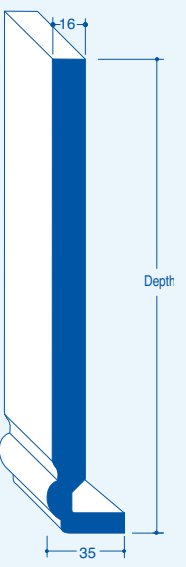

ROOFLINE SYSTEM

REPLACEMENT FASCIAS

Square Fascia (20mm)

Sizes

- 150mm
- 175mm
- 200mm
- 225mm
- 250mm
- 355mm (D/E)
- 405mm (D/E)

A comprehensive range of Corners and Joints is also available

Bullnose Fascia (25mm)

Sizes

- 150mm
- 175mm
- 200mm
- 225mm
- 250mm
- 405mm (D/E)

Square Fascia (16mm)

Sizes

- 150mm
- 175mm
- 200mm
- 225mm
- 250mm
- 405mm (D/E)

Ogee Fascia (16mm)

Sizes

- 150mm
- 175mm
- 200mm
- 225mm
- 250mm
- 405mm (D/E)

Bullnose Fascia (16mm)

Sizes

- 150mm
- 175mm
- 200mm
- 225mm
- 250mm
- 405mm (D/E)

Flat Fascia (16mm)

Sizes

- 150mm
- 175mm
- 200mm
- 225mm
- 250mm
- 405mm (D/E)

REFURBISHMENT FASCIAS

Reveal/Cover (9mm)

100 x 80mm Angle

17.5mm Quadrant

25mm D Section (6mm)

25mm Angle

50mm Angle

FOILED RANGE

Square Fascia (16mm)

Sizes	Mahogany	Light Oak	Black
150mm	●	●	●
175mm	●	●	●
200mm	●	●	●
225mm	●	●	●
250mm	●	●	●
405mm (D/E)	●	●	●