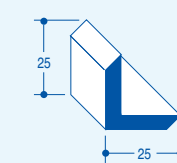

INTERIOR TRIMS

Architrave/Skirting (6mm)

Sizes

45mm
70mm
95mm

Architrave/Skirting (12mm)

Sizes

35mm
50mm
75mm
100mm
125mm

Cloaking Profiles (7.5mm)

Sizes

35mm
50mm
75mm
100mm
125mm

20mm Edge Fillett

15 x 13mm Rectangle

12mm Quadrant

22mm Scotia

45mm Flexi-Angle

75mm Flexi-Angle

100 x 80mm Angle

17.5mm Quadrant

25mm D Section (6mm)

25mm Angle

50mm Angle

FOILED RANGE

Square Fascia (16mm)

Sizes	Mahogany	Light Oak	Black
150mm	●	●	●
175mm	●	●	●
200mm	●	●	●
225mm	●	●	●
250mm	●	●	●
405mm (D/E)	●	●	●