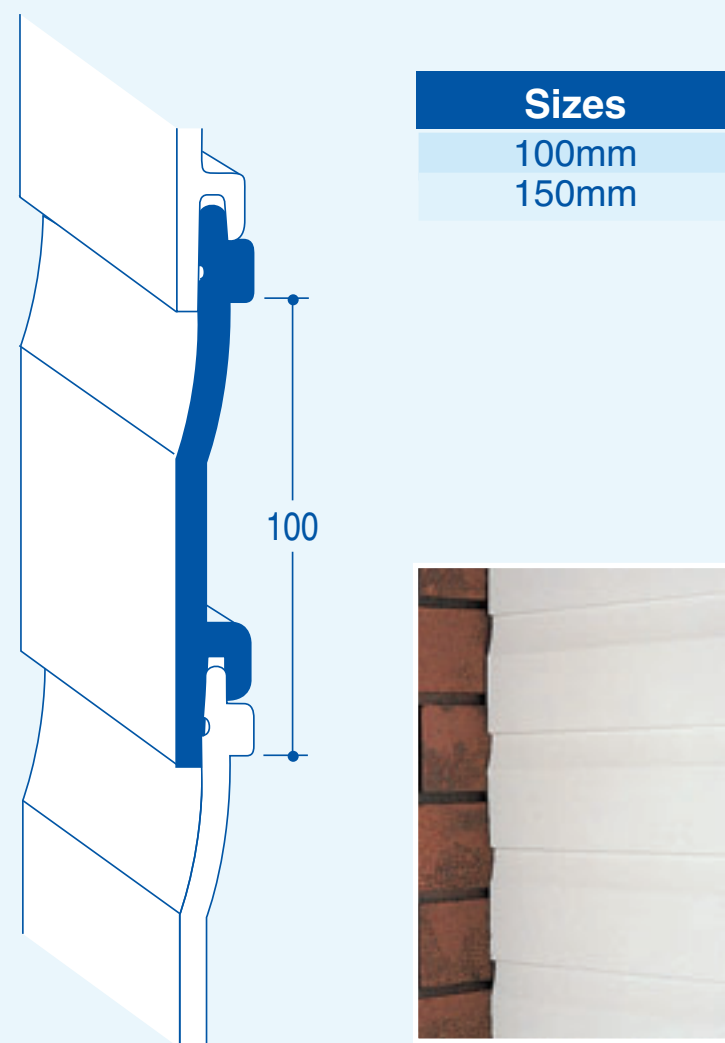

SOFFIT BOARDS

Vented Soffit (9mm)

Sizes

- 150mm
- 175mm
- 200mm
- 225mm
- 250mm
- 300mm
- 405mm
- 450mm

Flat Soffit (9mm)

Sizes

- 100mm
- 150mm
- 175mm
- 200mm
- 225mm
- 250mm
- 300mm
- 330mm
- 405mm
- 450mm
- 605mm
- 300mm (Fluted)

Hollow Soffit

100mm

250mm

300mm

Q215WJT
Joint Trim

Q210WET
Edge Trim

CLADDING SYSTEM

Shiplap Cladding