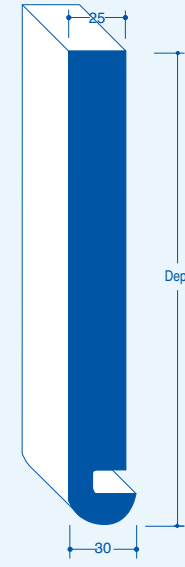

ROOFLINE SYSTEM

REPLACEMENT FASCIAS

Square Fascia (20mm)

Sizes

- 150mm
- 175mm
- 200mm
- 225mm
- 250mm
- 355mm (D/E)
- 405mm (D/E)

A comprehensive range of Corners and Joints is also available

Bullnose Fascia (25mm)

Sizes

- 150mm
- 175mm
- 200mm
- 225mm
- 250mm
- 405mm (D/E)

Square Fascia (16mm)

Sizes

- 150mm
- 175mm
- 200mm
- 225mm
- 250mm
- 405mm (D/E)

Ogee Fascia (16mm)

Sizes

- 150mm
- 175mm
- 200mm
- 225mm
- 250mm
- 405mm (D/E)

Bullnose Fascia (16mm)

Sizes

- 150mm
- 175mm
- 200mm
- 225mm
- 250mm
- 405mm (D/E)

Flat Fascia (16mm)

Sizes

- 150mm
- 175mm
- 200mm
- 225mm
- 250mm
- 405mm (D/E)

REFURBISHMENT FASCIAS

Reveal/Cover (9mm)

100 x 80mm Angle

17.5mm Quadrant

25mm D Section (6mm)

25mm Angle

50mm Angle

FOILED RANGE

Square Fascia (16mm)

Sizes	Mahogany	Light Oak	Black
150mm	●	●	●
175mm	●	●	●
200mm	●	●	●
225mm	●	●	●
250mm	●	●	●
405mm (D/E)	●	●	●