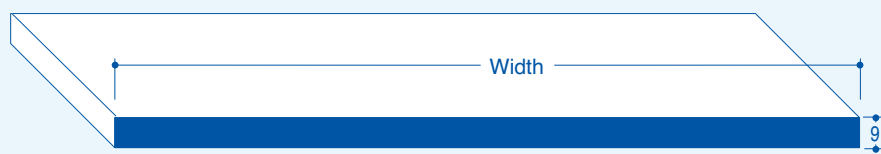

Sizes

- 95mm
- 150mm
- 175mm
- 200mm
- 225mm
- 250mm
- 300mm
- 400mm
- 405mm (D/E)
- 605mm

Ogee Cover (9mm + ribs)

Sizes

- 150mm
- 175mm
- 200mm
- 225mm
- 250mm
- 405mm (D/E)

Quaycap (7mm)

Sizes

- 150mm
- 175mm
- 200mm
- 225mm
- 250mm
- 354mm (D/E)
- 454mm

SOFFIT BOARDS

Vented Soffit (9mm)

Sizes

- 150mm
- 175mm
- 200mm
- 225mm
- 250mm
- 300mm
- 405mm
- 450mm

Flat Soffit (9mm)

Sizes

- 100mm
- 150mm
- 175mm
- 200mm
- 225mm
- 250mm
- 300mm
- 330mm
- 405mm
- 450mm
- 605mm
- 300mm (Fluted)

Hollow Soffit

100mm

250mm

300mm

Q215WJT
Joint Trim

Q210WET
Edge Trim

CLADDING SYSTEM

Shiplap Cladding

Sizes
100mm
150mm

Open V Cladding

Sizes
100mm

CLADDING TRIMS

Q117WSB
100mm
Shiplap
Joint

Q120WSB
150mm
Shiplap
Joint

Q115WOB
100mm
Open V
Joint

Q125WUC
Universal
Channel