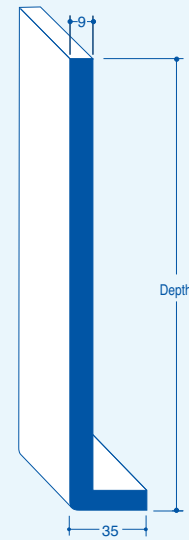

Reveal/Cover (9mm)

Sizes	Mahogany	Light Oak	Rosewood	Black
150mm	●	●		●
175mm	●	●	●	●
200mm	●	●		●
225mm	●	●	●	●
250mm	●	●	●	●
405mm	●	●	●	●

Vented Soffit (9mm)