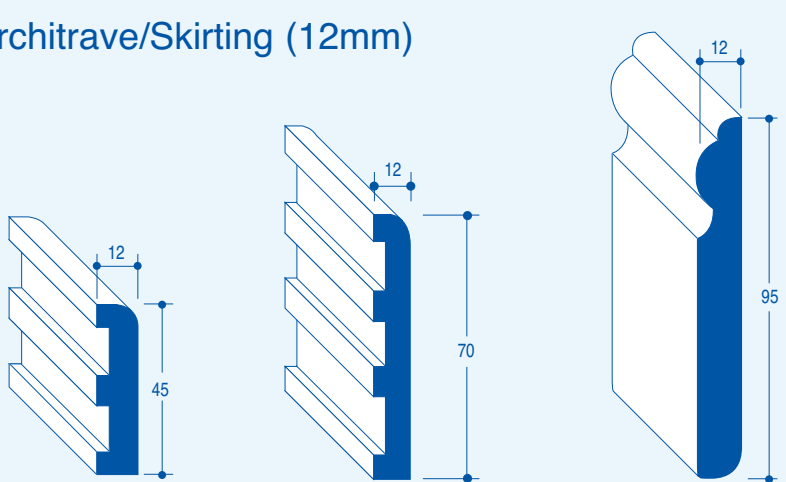

150mm
175mm
200mm
225mm
250mm
405mm

Bullnose Window Board (9mm)

Sizes

150mm
175mm
200mm
225mm
250mm
300mm
405mm

Reveal/Cover board (9mm)

Sizes

95mm
150mm
175mm
200mm
225mm
250mm
300mm
400mm
405mm
450mm
605mm

INTERIOR TRIMS

Architrave/Skirting (6mm)

Sizes

45mm
70mm
95mm

Architrave/Skirting (12mm)

Sizes

35mm
50mm
75mm
100mm
125mm

Cloaking Profiles (7.5mm)

Sizes

35mm
50mm
75mm
100mm
125mm

20mm Edge Fillett

15 x 13mm Rectangle

12mm Quadrant

22mm Scotia

45mm Flexi-Angle

75mm Flexi-Angle

100 x 80mm Angle

17.5mm Quadrant

25mm D Section (6mm)

25mm Angle

50mm Angle

FOILED RANGE

Square Fascia (16mm)

Sizes	Mahogany	Light Oak	Black
150mm	●	●	●
175mm	●	●	●
200mm	●	●	●
225mm	●	●	●
250mm	●	●	●
405mm (D/E)	●	●	●