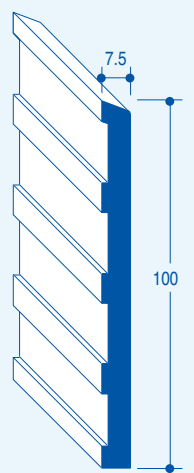

150mm
175mm
200mm
225mm
250mm
405mm

Bullnose Window Board (9mm)

Sizes

150mm
175mm
200mm
225mm
250mm
300mm
405mm

Reveal/Cover board (9mm)

Sizes

95mm
150mm
175mm
200mm
225mm
250mm
300mm
400mm
405mm
450mm
605mm

100 x 80mm Angle

17.5mm Quadrant

25mm D Section (6mm)

25mm Angle

50mm Angle

FOILED RANGE

Square Fascia (16mm)

Sizes	Mahogany	Light Oak	Black
150mm	●	●	●
175mm	●	●	●
200mm	●	●	●
225mm	●	●	●
250mm	●	●	●
405mm (D/E)	●	●	●

20mm Edge
Fillett

25mm D
Section (6mm)

Bullnose Window Board (9mm)

Sizes	Mahogany	Light Oak	Rosewood	Black
175mm	●	●		
225mm	●	●		
405mm			●	

17.5mm Quadrant

Available in Mahogany, Light Oak and
Rosewood finishes

Architrave/Skirting (6mm)

Sizes	Mahogany	Light Oak	Rosewood	Black
45mm	●	●	●	
70mm	●	●	●	
95mm	●	●	●	

Cloaking, Architrave and Skirting Profiles

Sizes	Mahogany	Light Oak	Rosewood
45mm	●		
50mm	●		
70mm	●		
75mm	●		
100mm	●		