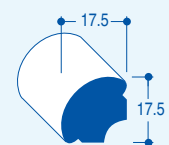

15 x 13mm
Rectangle

12mm Quadrant

Available in Mahogany finish only

Flat Soffit (9mm)

Sizes	Mahogany	Light Oak	Rosewood	Black
100mm	●	●		
150mm	●	●	●	
175mm	●	●	●	●
225mm	●	●	●	●
300mm	●	●	●	●
405mm	●	●	●	●

20mm Edge
Fillett

25mm D
Section (6mm)

Bullnose Window Board (9mm)

Sizes	Mahogany	Light Oak	Rosewood	Black
175mm	●	●		
225mm	●	●		
405mm			●	

17.5mm Quadrant

Available in Mahogany, Light Oak and
Rosewood finishes

Architrave/Skirting (6mm)

Sizes	Mahogany	Light Oak	Rosewood	Black
45mm	●	●	●	
70mm	●	●	●	
95mm	●	●	●	

Cloaking, Architrave and Skirting Profiles

Sizes	Mahogany	Light Oak	Rosewood
45mm	●		
50mm	●		
70mm	●		
75mm	●		
100mm	●		