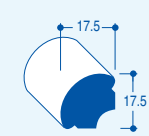

150mm
175mm
200mm
225mm
250mm
405mm

Bullnose Window Board (9mm)

Sizes

150mm
175mm
200mm
225mm
250mm
300mm
405mm

Reveal/Cover board (9mm)

Sizes

95mm
150mm
175mm
200mm
225mm
250mm
300mm
400mm
405mm
450mm
605mm

INTERIOR TRIMS

Architrave/Skirting (6mm)

Sizes

45mm
70mm
95mm

Architrave/Skirting (12mm)

Sizes

35mm
50mm
75mm
100mm
125mm

Cloaking Profiles (7.5mm)

Sizes

35mm
50mm
75mm
100mm
125mm

20mm Edge Fillett

15 x 13mm Rectangle

12mm Quadrant

22mm Scotia

45mm Flexi-Angle

75mm Flexi-Angle

100 x 80mm Angle

17.5mm Quadrant

25mm D Section (6mm)

25mm Angle

50mm Angle

FOILED RANGE

Square Fascia (16mm)

Sizes	Mahogany	Light Oak	Black
150mm	●	●	●
175mm	●	●	●
200mm	●	●	●
225mm	●	●	●
250mm	●	●	●
405mm (D/E)	●	●	●