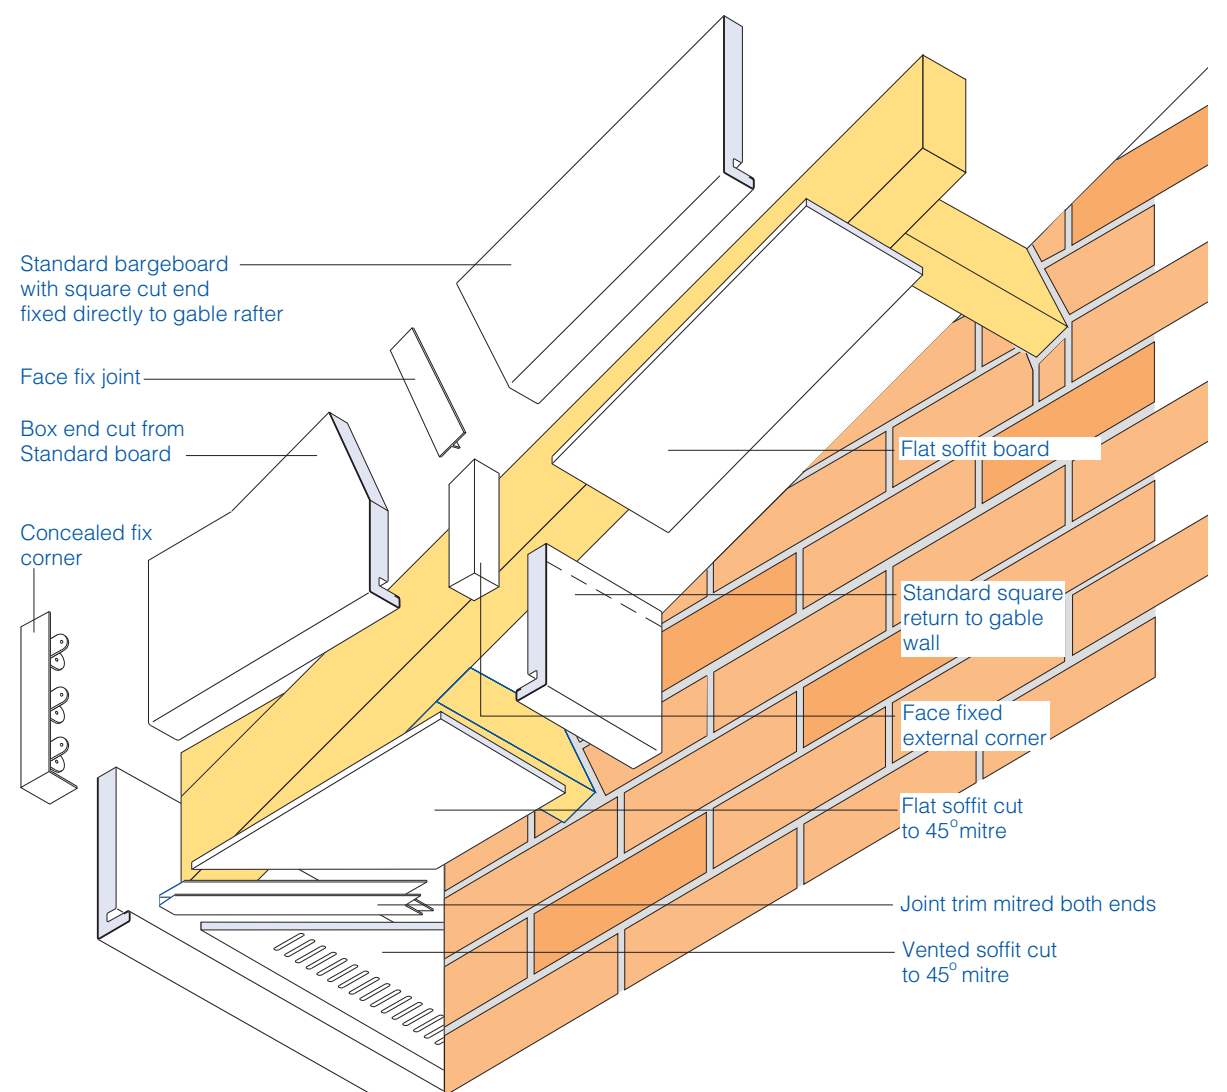

SOFFIT BOARDS

Vented Soffit (9mm)

Sizes

- 150mm
- 175mm
- 200mm
- 225mm
- 250mm
- 300mm
- 405mm
- 450mm

Flat Soffit (9mm)

Sizes

- 100mm
- 150mm
- 175mm
- 200mm
- 225mm
- 250mm
- 300mm
- 330mm
- 405mm
- 450mm
- 605mm
- 300mm (Fluted)