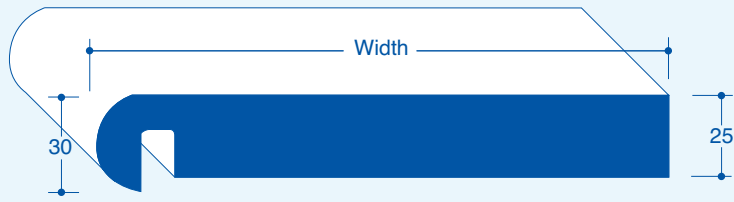

Q150WDT
Drip
Trim

Q175WTM/
Q180WTF
2-Part Int/Ext.
Corner
(Male/Female)

Q185WJM/
Q190WJF
2-Part Joint
(Male/Female)

WINDOW BOARDS AND INTERIOR TRIMS

WINDOW BOARDS

Bullnose Replacement Window Board (25mm)

Sizes

150mm
175mm
200mm
225mm
250mm
405mm

Bullnose Window Board (9mm)

Sizes

150mm
175mm
200mm
225mm
250mm
300mm
405mm

Reveal/Cover board (9mm)

Sizes

95mm
150mm
175mm
200mm
225mm
250mm
300mm
400mm
405mm
450mm
605mm

INTERIOR TRIMS

Architrave/Skirting (6mm)

Sizes

45mm
70mm
95mm

Architrave/Skirting (12mm)

Sizes

35mm
50mm
75mm
100mm
125mm

Cloaking Profiles (7.5mm)