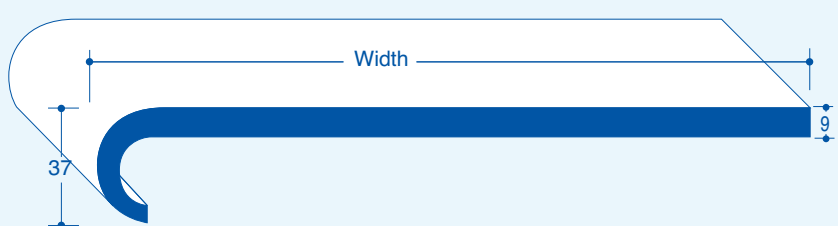

15 x 13mm
Rectangle

12mm Quadrant

Available in Mahogany finish only

Flat Soffit (9mm)

Sizes	Mahogany	Light Oak	Rosewood	Black
100mm	●	●		
150mm	●	●	●	
175mm	●	●	●	●
225mm	●	●	●	●
300mm	●	●	●	●
405mm	●	●	●	●

20mm Edge
Fillett

25mm D
Section (6mm)

Bullnose Window Board (9mm)

Sizes	Mahogany	Light Oak	Rosewood	Black
175mm	●	●		
225mm	●	●		
405mm			●	

17.5mm Quadrant

Available in Mahogany, Light Oak and
Rosewood finishes

Architrave/Skirting (6mm)

Sizes	Mahogany	Light Oak	Rosewood	Black
45mm	●	●	●	
70mm	●	●	●	
95mm	●	●	●	

Cloaking, Architrave and Skirting Profiles

Sizes	Mahogany	Light Oak	Rosewood
45mm	●		
50mm	●		
70mm	●		
75mm	●		
100mm	●		