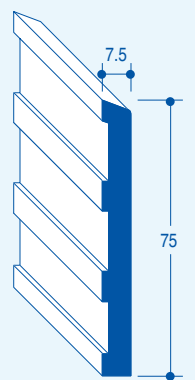

100 x 80mm Angle

17.5mm Quadrant

25mm D Section (6mm)

25mm Angle

50mm Angle

FOILED RANGE

Square Fascia (16mm)

Sizes	Mahogany	Light Oak	Black
150mm	●	●	●
175mm	●	●	●
200mm	●	●	●
225mm	●	●	●
250mm	●	●	●
405mm (D/E)	●	●	●

15 x 13mm
Rectangle

12mm Quadrant

Available in Mahogany finish only

Flat Soffit (9mm)

Sizes	Mahogany	Light Oak	Rosewood	Black
100mm	●	●		
150mm	●	●	●	
175mm	●	●	●	●
225mm	●	●	●	●
300mm	●	●	●	●
405mm	●	●	●	●

20mm Edge
Fillett

25mm D
Section (6mm)

Bullnose Window Board (9mm)

Sizes	Mahogany	Light Oak	Rosewood	Black
175mm	●	●		
225mm	●	●		
405mm			●	

17.5mm Quadrant

Available in Mahogany, Light Oak and
Rosewood finishes

Architrave/Skirting (6mm)

Sizes	Mahogany	Light Oak	Rosewood	Black
45mm	●	●	●	
70mm	●	●	●	
95mm	●	●	●	

Cloaking, Architrave and Skirting Profiles

Sizes	Mahogany	Light Oak	Rosewood
45mm	●		
50mm	●		
70mm	●		
75mm	●		
100mm	●		