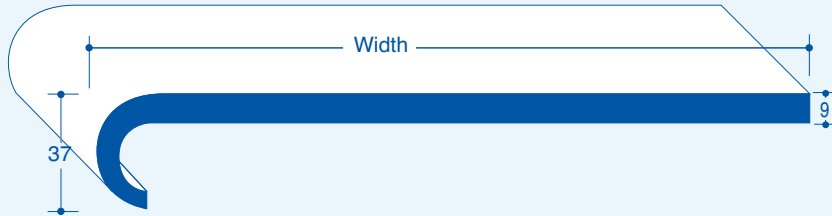

Q130WST
Start Trim
& Batten
Cover

Q135WWS
Wall
Starter

Q155WPT
Plank
Top Trim

Q160WBC
Uni. Channel
& Batten
Cover

Q165WTM/
Q170WTF
2-Part Top
Edge Trim
(Male/Female)

Q140WEC
External
Corner

Q145WCJ
Centre
Joint

Q150WDT
Drip
Trim

Q175WTM/
Q180WTF
2-Part Int/Ext.
Corner
(Male/Female)

Q185WJM/
Q190WJF
2-Part Joint
(Male/Female)

WINDOW BOARDS AND INTERIOR TRIMS

WINDOW BOARDS

Bullnose Replacement Window Board (25mm)

Sizes

150mm
175mm
200mm
225mm
250mm
405mm

Bullnose Window Board (9mm)

Sizes

150mm
175mm
200mm
225mm
250mm
300mm
405mm

Reveal/Cover board (9mm)

Sizes

95mm
150mm
175mm
200mm
225mm
250mm
300mm
400mm
405mm
450mm
605mm

INTERIOR TRIMS

Architrave/Skirting (6mm)

Sizes

45mm
70mm
95mm

Architrave/Skirting (12mm)

Sizes

35mm
50mm
75mm
100mm
125mm

Cloaking Profiles (7.5mm)