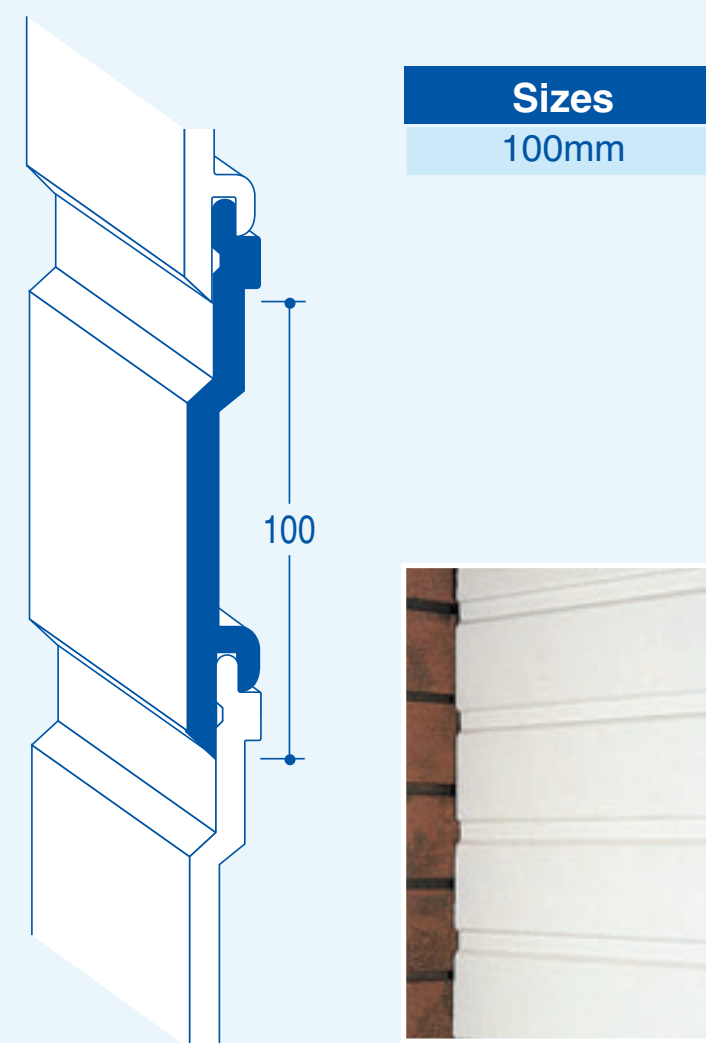

Open V Cladding