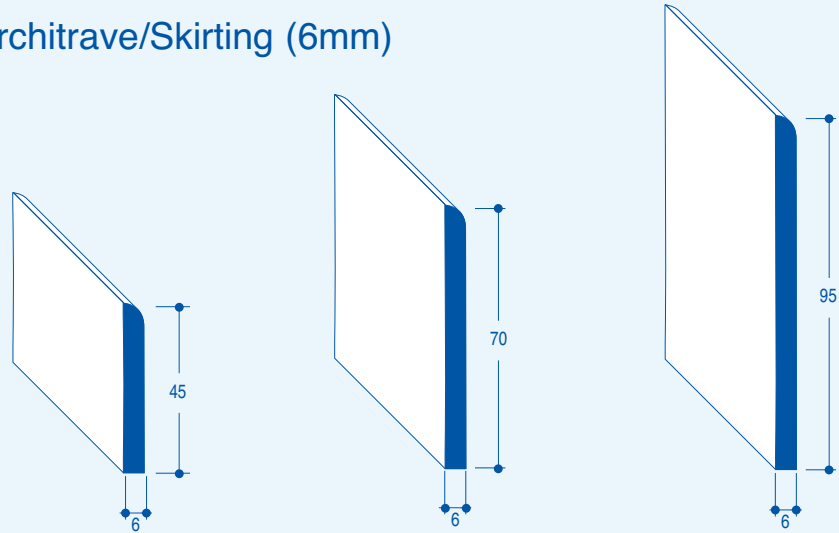

150mm
175mm
200mm
225mm
250mm
405mm

Bullnose Window Board (9mm)

Sizes

150mm
175mm
200mm
225mm
250mm
300mm
405mm

Reveal/Cover board (9mm)

Sizes

95mm
150mm
175mm
200mm
225mm
250mm
300mm
400mm
405mm
450mm
605mm

INTERIOR TRIMS

Architrave/Skirting (6mm)

Sizes

45mm
70mm
95mm

Architrave/Skirting (12mm)

Sizes

35mm
50mm
75mm
100mm
125mm

Cloaking Profiles (7.5mm)

Sizes

35mm
50mm
75mm
100mm
125mm

20mm Edge Fillett

15 x 13mm Rectangle

12mm Quadrant

22mm Scotia

45mm Flexi-Angle

75mm Flexi-Angle

100 x 80mm Angle

17.5mm Quadrant

25mm D Section (6mm)

25mm Angle

50mm Angle

FOILED RANGE

Square Fascia (16mm)

Sizes	Mahogany	Light Oak	Black
150mm	●	●	●
175mm	●	●	●
200mm	●	●	●
225mm	●	●	●
250mm	●	●	●
405mm (D/E)	●	●	●