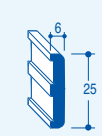

INTERIOR TRIMS

Architrave/Skirting (6mm)

Sizes

45mm
70mm
95mm

Architrave/Skirting (12mm)

Sizes

35mm
50mm
75mm
100mm
125mm

Cloaking Profiles (7.5mm)

Sizes

35mm
50mm
75mm
100mm
125mm

20mm Edge Fillett

15 x 13mm Rectangle

12mm Quadrant

22mm Scotia

45mm Flexi-Angle

75mm Flexi-Angle

100 x 80mm Angle

17.5mm Quadrant

25mm D Section (6mm)

25mm Angle

50mm Angle

FOILED RANGE

Square Fascia (16mm)

Sizes	Mahogany	Light Oak	Black
150mm	●	●	●
175mm	●	●	●
200mm	●	●	●
225mm	●	●	●
250mm	●	●	●
405mm (D/E)	●	●	●