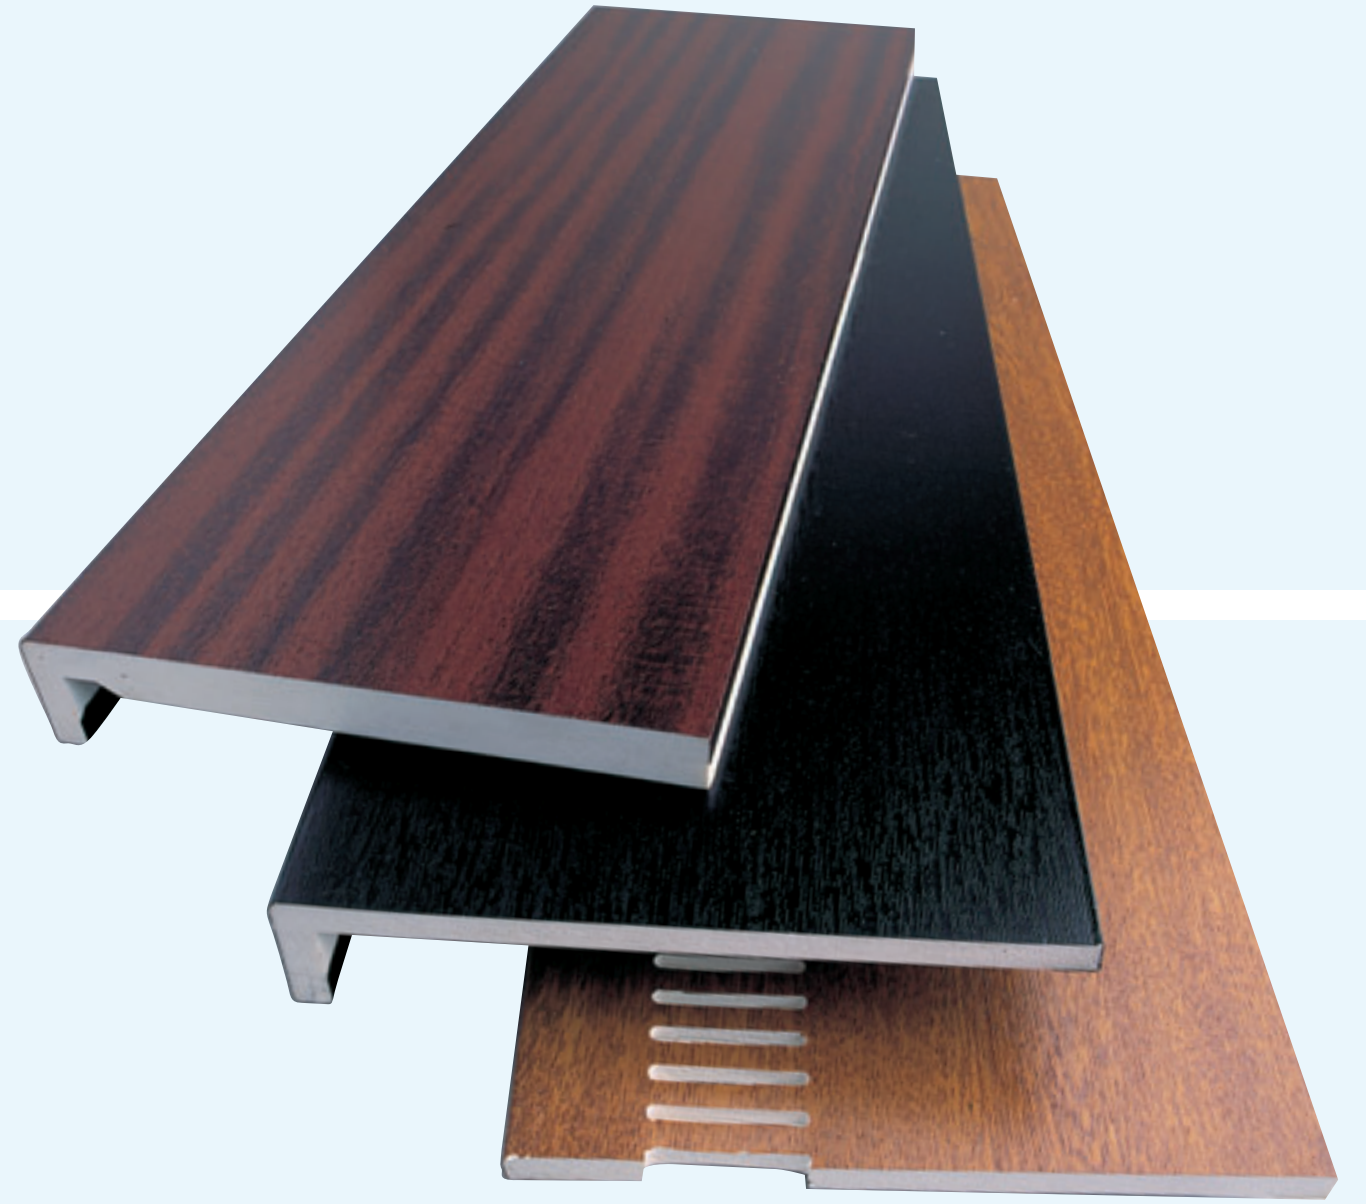

100 x 80mm Angle

17.5mm Quadrant

25mm D Section (6mm)

25mm Angle

50mm Angle

FOILED RANGE

Square Fascia (16mm)

Sizes	Mahogany	Light Oak	Black
150mm	●	●	●
175mm	●	●	●
200mm	●	●	●
225mm	●	●	●
250mm	●	●	●
405mm (D/E)	●	●	●