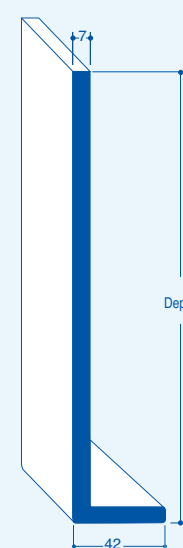

Bullnose Fascia (16mm)

Sizes

- 150mm
- 175mm
- 200mm
- 225mm
- 250mm
- 405mm (D/E)

Flat Fascia (16mm)

Sizes

- 150mm
- 175mm
- 200mm
- 225mm
- 250mm
- 405mm (D/E)

REFURBISHMENT FASCIAS

Reveal/Cover (9mm)

Sizes

- 95mm
- 150mm
- 175mm
- 200mm
- 225mm
- 250mm
- 300mm
- 400mm
- 405mm (D/E)
- 605mm

Ogee Cover (9mm + ribs)

Sizes

- 150mm
- 175mm
- 200mm
- 225mm
- 250mm
- 405mm (D/E)

Quaycap (7mm)

Sizes

- 150mm
- 175mm
- 200mm
- 225mm
- 250mm
- 354mm (D/E)
- 454mm

SOFFIT BOARDS

Vented Soffit (9mm)

Sizes

- 150mm
- 175mm
- 200mm
- 225mm
- 250mm
- 300mm
- 405mm
- 450mm

Flat Soffit (9mm)

Sizes

- 100mm
- 150mm
- 175mm
- 200mm
- 225mm
- 250mm
- 300mm
- 330mm
- 405mm
- 450mm
- 605mm
- 300mm (Fluted)

100 x 80mm Angle

17.5mm Quadrant

25mm D Section (6mm)

25mm Angle

50mm Angle

FOILED RANGE

Square Fascia (16mm)

Sizes	Mahogany	Light Oak	Black
150mm	●	●	●
175mm	●	●	●
200mm	●	●	●
225mm	●	●	●
250mm	●	●	●
405mm (D/E)	●	●	●