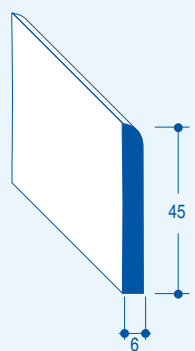

100 x 80mm Angle

17.5mm Quadrant

25mm D Section (6mm)

25mm Angle

50mm Angle

FOILED RANGE

Square Fascia (16mm)

Sizes	Mahogany	Light Oak	Black
150mm	●	●	●
175mm	●	●	●
200mm	●	●	●
225mm	●	●	●
250mm	●	●	●
405mm (D/E)	●	●	●

15 x 13mm
Rectangle

12mm Quadrant

Available in Mahogany finish only

Flat Soffit (9mm)

Sizes	Mahogany	Light Oak	Rosewood	Black
100mm	●	●		
150mm	●	●	●	
175mm	●	●	●	●
225mm	●	●	●	●
300mm	●	●	●	●
405mm	●	●	●	●

20mm Edge
Fillett

25mm D
Section (6mm)

Bullnose Window Board (9mm)

Sizes	Mahogany	Light Oak	Rosewood	Black
175mm	●	●		
225mm	●	●		
405mm			●	

17.5mm Quadrant

Available in Mahogany, Light Oak and
Rosewood finishes

Architrave/Skirting (6mm)

Sizes	Mahogany	Light Oak	Rosewood	Black
45mm	●	●	●	
70mm	●	●	●	
95mm	●	●	●	

Cloaking, Architrave and Skirting Profiles

Sizes	Mahogany	Light Oak	Rosewood
45mm	●		
50mm	●		
70mm	●		
75mm	●		
100mm	●		