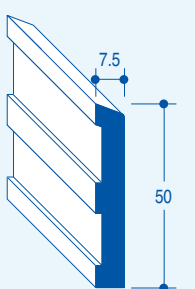

100 x 80mm Angle

17.5mm Quadrant

25mm D Section (6mm)

25mm Angle

50mm Angle

FOILED RANGE

Square Fascia (16mm)

Sizes	Mahogany	Light Oak	Black
150mm	●	●	●
175mm	●	●	●
200mm	●	●	●
225mm	●	●	●
250mm	●	●	●
405mm (D/E)	●	●	●

20mm Edge
Fillett

25mm D
Section (6mm)

Bullnose Window Board (9mm)

Sizes	Mahogany	Light Oak	Rosewood	Black
175mm	●	●		
225mm	●	●		
405mm			●	

17.5mm Quadrant

Available in Mahogany, Light Oak and
Rosewood finishes

Architrave/Skirting (6mm)

Sizes	Mahogany	Light Oak	Rosewood	Black
45mm	●	●	●	
70mm	●	●	●	
95mm	●	●	●	

Cloaking, Architrave and Skirting Profiles

Sizes	Mahogany	Light Oak	Rosewood
45mm	●		
50mm	●		
70mm	●		
75mm	●		
100mm	●		