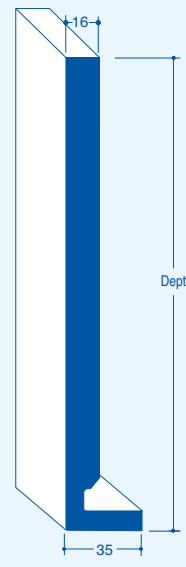

ROOFLINE SYSTEM

REPLACEMENT FASCIAS

Square Fascia (20mm)

Sizes

- 150mm
- 175mm
- 200mm
- 225mm
- 250mm
- 355mm (D/E)
- 405mm (D/E)

A comprehensive range of Corners and Joints is also available

Bullnose Fascia (25mm)

Sizes

- 150mm
- 175mm
- 200mm
- 225mm
- 250mm
- 405mm (D/E)

Square Fascia (16mm)

Sizes

- 150mm
- 175mm
- 200mm
- 225mm
- 250mm
- 405mm (D/E)

Ogee Fascia (16mm)

Sizes

- 150mm
- 175mm
- 200mm
- 225mm
- 250mm
- 405mm (D/E)

Bullnose Fascia (16mm)

Sizes

- 150mm
- 175mm
- 200mm
- 225mm
- 250mm
- 405mm (D/E)

Flat Fascia (16mm)

Sizes

- 150mm
- 175mm
- 200mm
- 225mm
- 250mm
- 405mm (D/E)

REFURBISHMENT FASCIAS

Reveal/Cover (9mm)

100 x 80mm Angle

17.5mm Quadrant

25mm D Section (6mm)

25mm Angle

50mm Angle

FOILED RANGE

Square Fascia (16mm)

Sizes	Mahogany	Light Oak	Black
150mm	●	●	●
175mm	●	●	●
200mm	●	●	●
225mm	●	●	●
250mm	●	●	●
405mm (D/E)	●	●	●