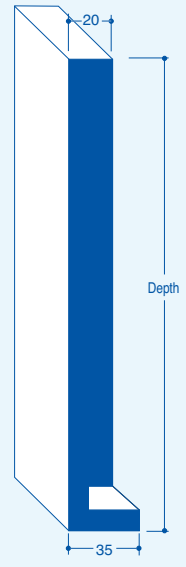

ROOFLINE SYSTEM

REPLACEMENT FASCIAS

Square Fascia (20mm)

Sizes

- 150mm
- 175mm
- 200mm
- 225mm
- 250mm
- 355mm (D/E)
- 405mm (D/E)

A comprehensive range of Corners and Joints is also available

Bullnose Fascia (25mm)

Sizes

- 150mm
- 175mm
- 200mm
- 225mm
- 250mm
- 405mm (D/E)

Square Fascia (16mm)

Sizes

- 150mm
- 175mm
- 200mm
- 225mm
- 250mm
- 405mm (D/E)

Ogee Fascia (16mm)

Sizes

- 150mm
- 175mm
- 200mm
- 225mm
- 250mm
- 405mm (D/E)

Bullnose Fascia (16mm)

Sizes

- 150mm
- 175mm
- 200mm
- 225mm
- 250mm
- 405mm (D/E)

Flat Fascia (16mm)

Sizes

- 150mm
- 175mm
- 200mm
- 225mm
- 250mm
- 405mm (D/E)

REFURBISHMENT FASCIAS

Reveal/Cover (9mm)

100 x 80mm Angle

17.5mm Quadrant

25mm D Section (6mm)

25mm Angle

50mm Angle

FOILED RANGE

Square Fascia (16mm)

Sizes	Mahogany	Light Oak	Black
150mm	●	●	●
175mm	●	●	●
200mm	●	●	●
225mm	●	●	●
250mm	●	●	●
405mm (D/E)	●	●	●