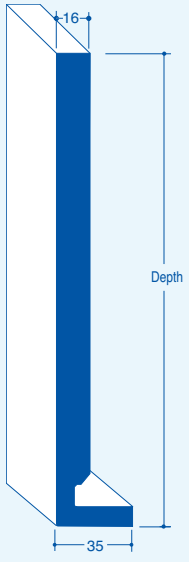

150mm
175mm
200mm
225mm
250mm
405mm

Bullnose Window Board (9mm)

Sizes

150mm
175mm
200mm
225mm
250mm
300mm
405mm

Reveal/Cover board (9mm)

Sizes

95mm
150mm
175mm
200mm
225mm
250mm
300mm
400mm
405mm
450mm
605mm

Sizes

35mm
50mm
75mm
100mm
125mm

20mm Edge Fillett

15 x 13mm Rectangle

12mm Quadrant

22mm Scotia

45mm Flexi-Angle

75mm Flexi-Angle

100 x 80mm Angle

17.5mm Quadrant

25mm D Section (6mm)

25mm Angle

50mm Angle

FOILED RANGE

Square Fascia (16mm)

Sizes	Mahogany	Light Oak	Black
150mm	●	●	●
175mm	●	●	●
200mm	●	●	●
225mm	●	●	●
250mm	●	●	●
405mm (D/E)	●	●	●

20mm Edge
Fillett

25mm D
Section (6mm)

Bullnose Window Board (9mm)

Sizes	Mahogany	Light Oak	Rosewood	Black
175mm	●	●		
225mm	●	●		
405mm			●	

17.5mm Quadrant

Available in Mahogany, Light Oak and
Rosewood finishes