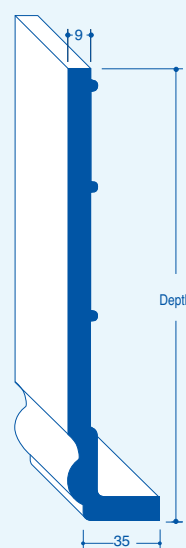

Sizes

- 150mm
- 175mm
- 200mm
- 225mm
- 250mm
- 405mm (D/E)

Square Fascia (16mm)

Sizes

- 150mm
- 175mm
- 200mm
- 225mm
- 250mm
- 405mm (D/E)

Ogee Fascia (16mm)

Sizes

- 150mm
- 175mm
- 200mm
- 225mm
- 250mm
- 405mm (D/E)

Bullnose Fascia (16mm)

Sizes

- 150mm
- 175mm
- 200mm
- 225mm
- 250mm
- 405mm (D/E)

Flat Fascia (16mm)

Sizes

- 150mm
- 175mm
- 200mm
- 225mm
- 250mm
- 405mm (D/E)

REFURBISHMENT FASCIAS

Reveal/Cover (9mm)

Sizes

- 95mm
- 150mm
- 175mm
- 200mm
- 225mm
- 250mm
- 300mm
- 400mm
- 405mm (D/E)
- 605mm

Ogee Cover (9mm + ribs)

Sizes

- 150mm
- 175mm
- 200mm
- 225mm
- 250mm
- 405mm (D/E)

Quaycap (7mm)

Sizes

- 150mm
- 175mm
- 200mm
- 225mm
- 250mm
- 354mm (D/E)
- 454mm

100 x 80mm Angle

17.5mm Quadrant

25mm D Section (6mm)

25mm Angle

50mm Angle

FOILED RANGE

Square Fascia (16mm)

Sizes	Mahogany	Light Oak	Black
150mm	●	●	●
175mm	●	●	●
200mm	●	●	●
225mm	●	●	●
250mm	●	●	●
405mm (D/E)	●	●	●