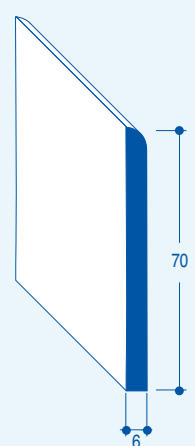

100 x 80mm Angle

17.5mm Quadrant

25mm D Section (6mm)

25mm Angle

50mm Angle

FOILED RANGE

Square Fascia (16mm)

Sizes	Mahogany	Light Oak	Black
150mm	●	●	●
175mm	●	●	●
200mm	●	●	●
225mm	●	●	●
250mm	●	●	●
405mm (D/E)	●	●	●

15 x 13mm
Rectangle

12mm Quadrant

Available in Mahogany finish only

Flat Soffit (9mm)

Sizes	Mahogany	Light Oak	Rosewood	Black
100mm	●	●		
150mm	●	●	●	
175mm	●	●	●	●
225mm	●	●	●	●
300mm	●	●	●	●
405mm	●	●	●	●

20mm Edge
Fillett

25mm D
Section (6mm)

Bullnose Window Board (9mm)

Sizes	Mahogany	Light Oak	Rosewood	Black
175mm	●	●		
225mm	●	●		
405mm			●	

17.5mm Quadrant

Available in Mahogany, Light Oak and
Rosewood finishes

Architrave/Skirting (6mm)

Sizes	Mahogany	Light Oak	Rosewood	Black
45mm	●	●	●	
70mm	●	●	●	
95mm	●	●	●	

Cloaking, Architrave and Skirting Profiles

Sizes	Mahogany	Light Oak	Rosewood
45mm	●		
50mm	●		
70mm	●		
75mm	●		
100mm	●		